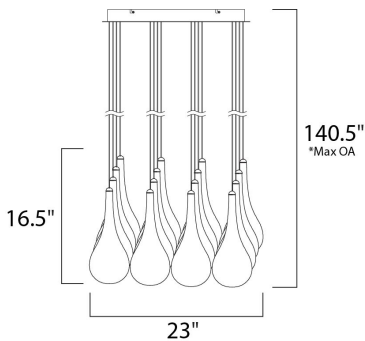

**PRODUCT DESCRIPTION**

The new Larmes features an extended profile Clear glass shade that screws on to a Satin Nickel mount. Long life G4 LED offers considerable light with dimming capabilities.

\*max overall height

**MEASUREMENTS**

DIMENSION : 24.75" L x 23" W x 16.5" H  
 MAX OAH : 130" OAH  
 HANGING WEIGHT : 25.96 lb

**LAMPING**

INPUT VOLTAGE : 120V  
 LUMENS : 1,680 Rated  
 BULB : 16 x 1.5W LED 12V G4 , 24W Total  
 BULB INCLUDED : (Included)  
 DIMMABLE : Electronic Low Voltage (ELV)  
 CRI : 80+ CRI  
 COLOR\_TEMP : 3000K